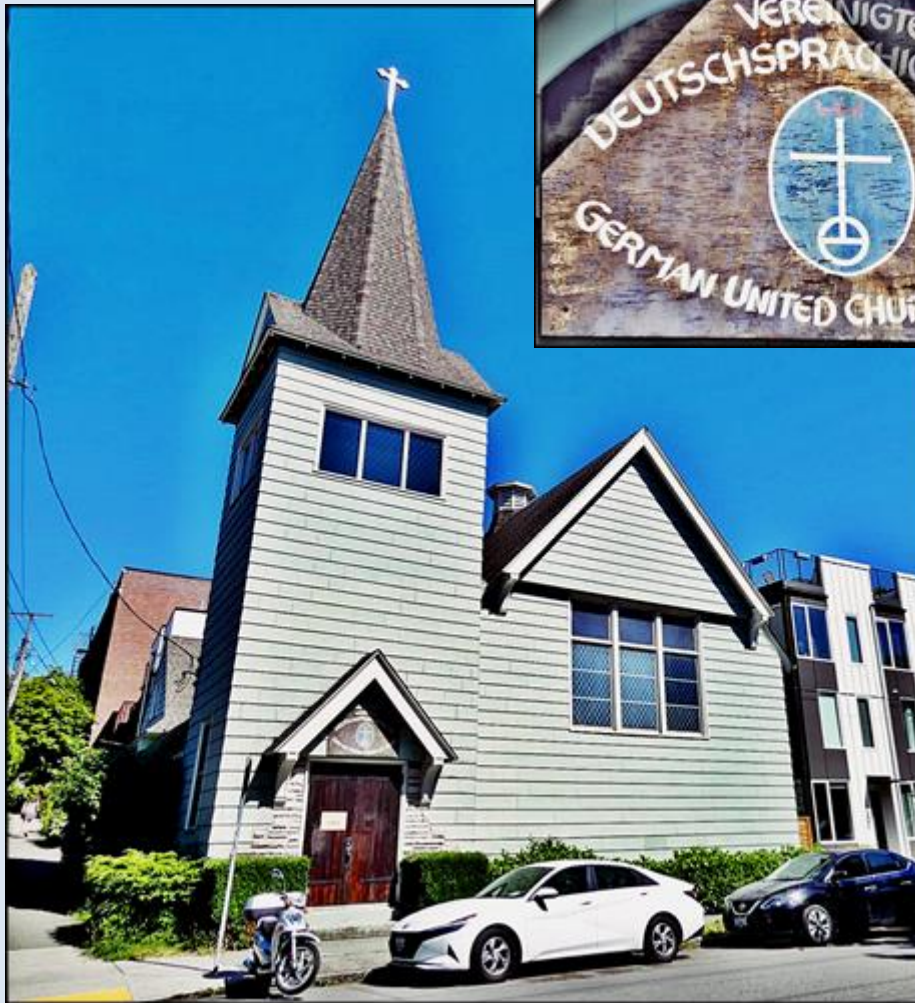

USA

Seattle

Inne kościoły

<https://www.waymarking.com/waymarks/WMGAXG> Denny Park Lutheran Church Seattle WA

<https://www.waymarking.com/waymarks/WMGAXG> Denny Park Lutheran Church Seattle WA

https://www.tripadvisor.co.nz/Attraction_Review-g60878-d17412934-Reviews-German_United_Church_of_Christ-Seattle_Washington.html